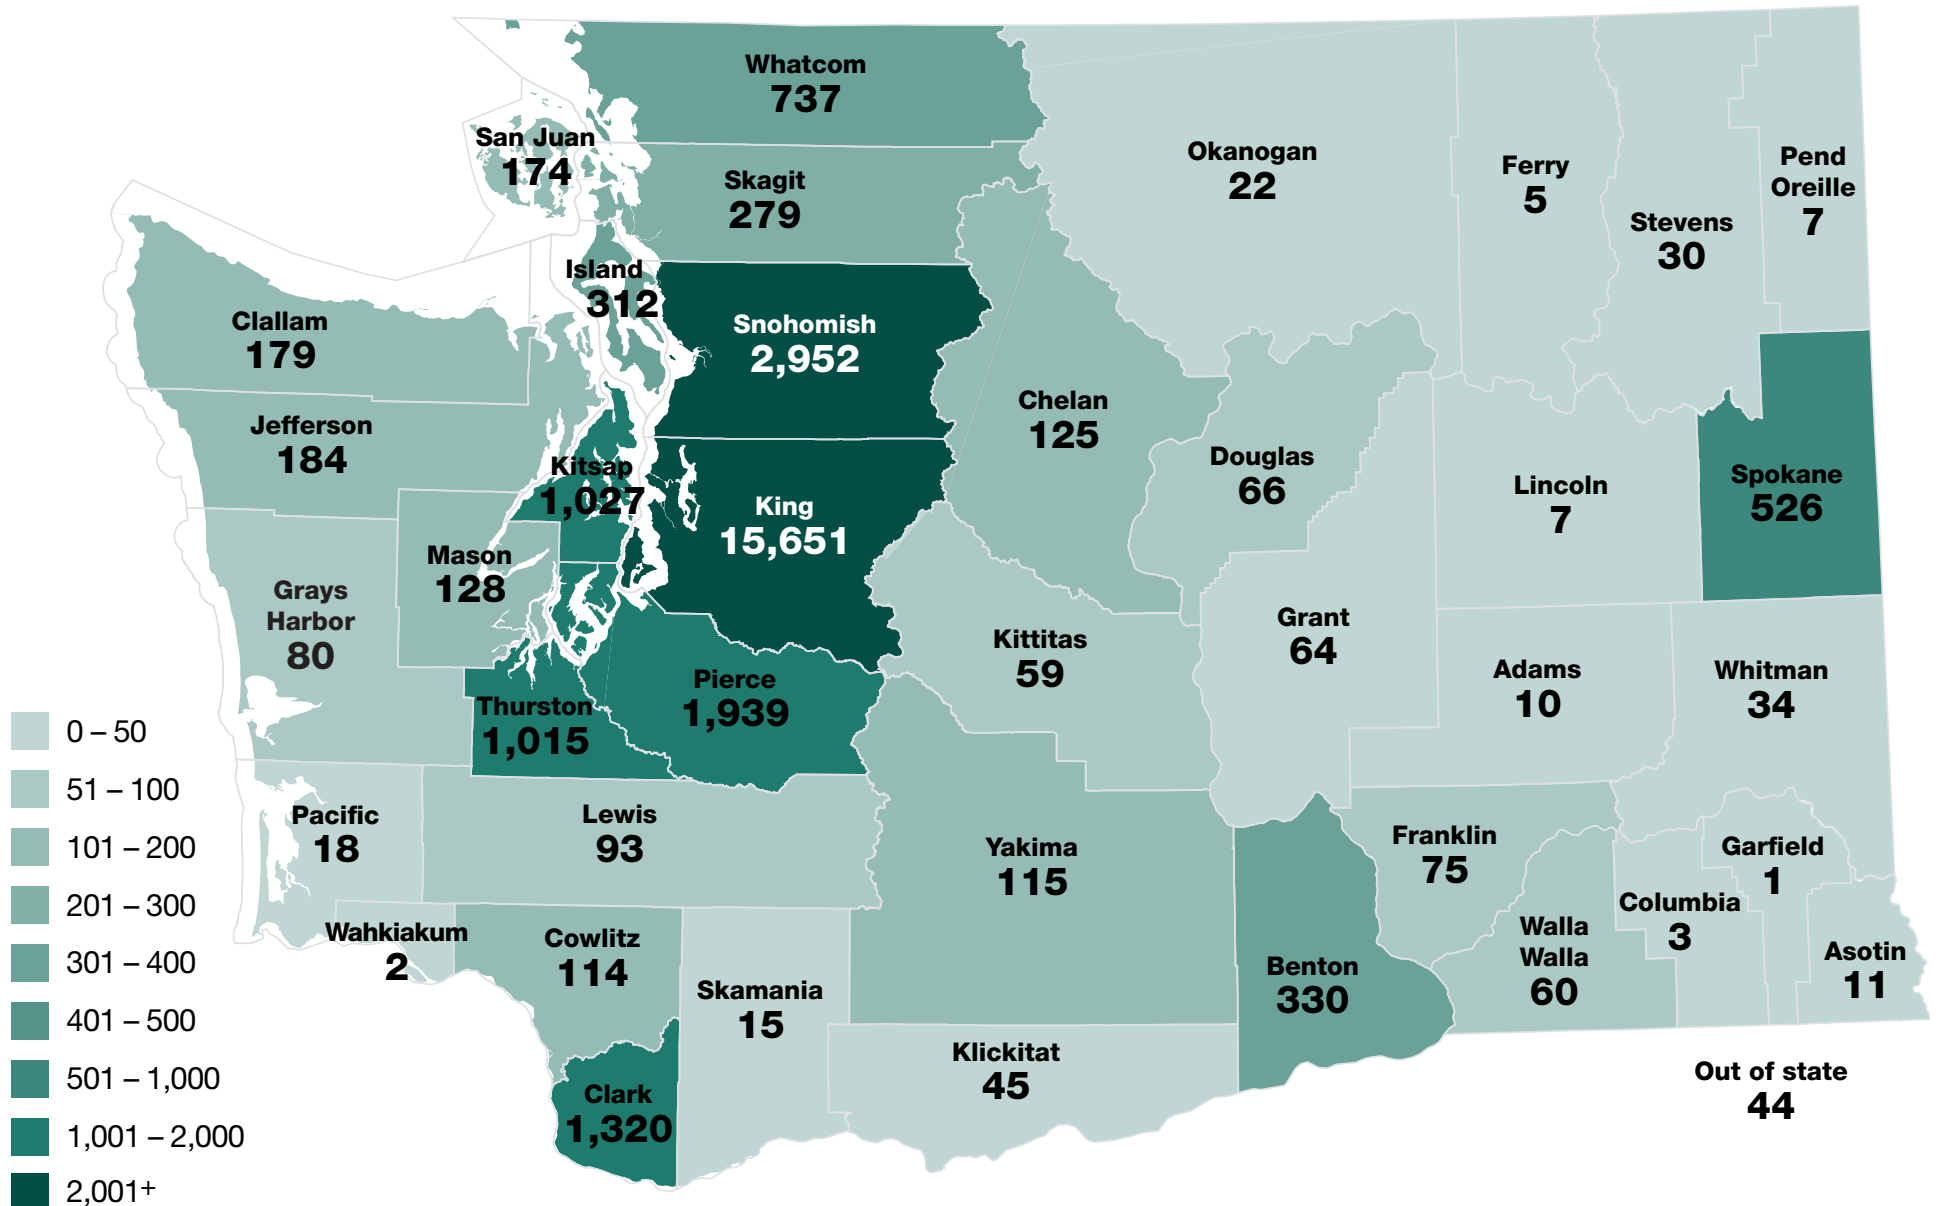

27,858 Plug In Electric Vehicles Registered in Washington

As of December 31, 2017

Map includes Electric Vehicles (EVs) produced by major automakers since about 2011. It does not include cars that were converted to EVs by their owners, neighborhood Evs or EV models from the 1990's that are still registered in Washington, or motorcycles. WSDOT created this map based on data provided by the Washington State Department of Licensing.